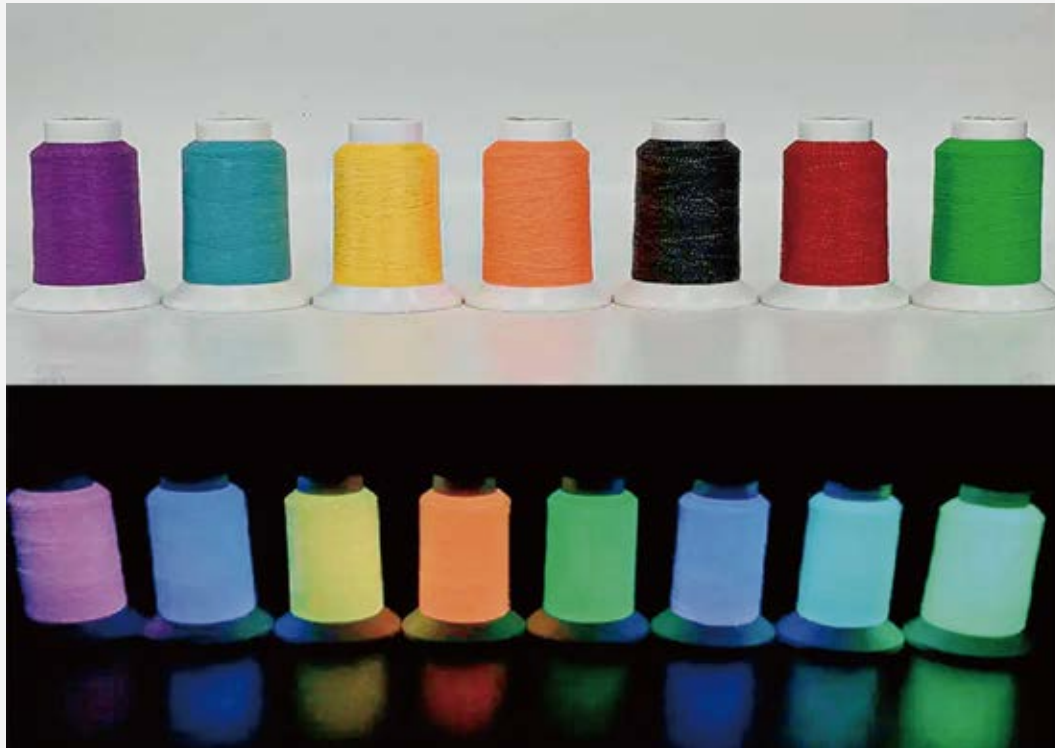

Luminous thread

Material:
100% Polyester

Specification:
150D/2 300D/2 etc

Package:
500g, 1kg, as request